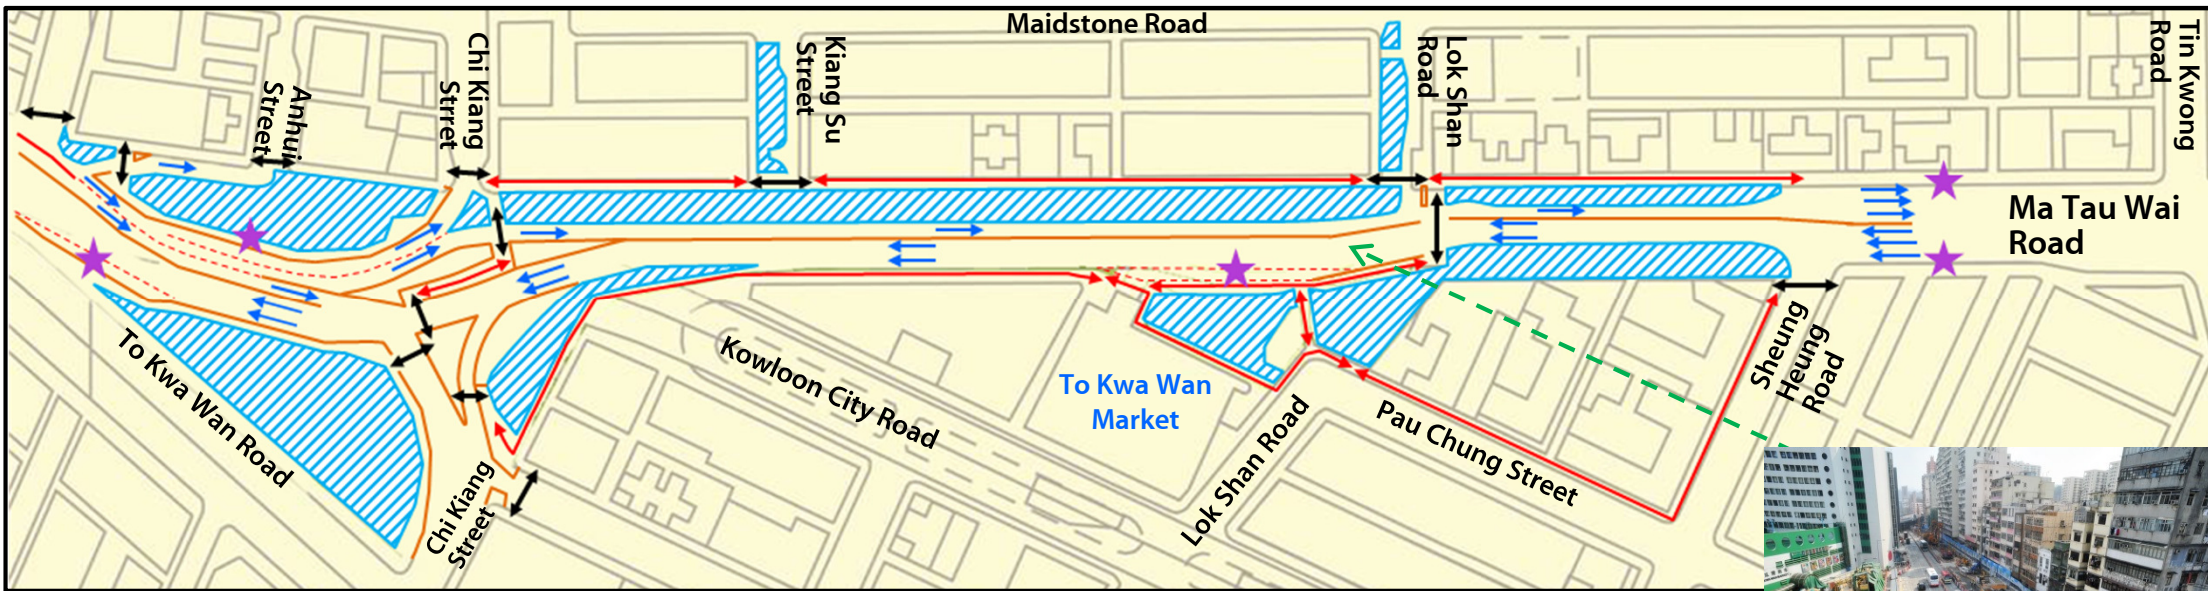

Shatin to Central Link

Ma Tau Wai Road Temporary Traffic Management Scheme

(Effective from 19 May 2014)

To facilitate the construction of Ma Tau Wai Station, the next stage of temporary traffic management scheme at Ma Tau Wai Road will commence on 19 May 2014. The slow lane and middle lane of Ma Tau Wai Road northbound between Lok Shan Road and Sheung Heung Road will be partially closed and occupied as works area. The existing works area along Ma Tau Wai Road outside S.K.H. Good Shepherd Primary School and ELCHK Hung Hom Lutheran Primary School will be partially reopened as two southbound traffic lanes. As works area will separate the northbound lane and the footpath of Ma Tau Wai Road, the stop for northbound bus routes outside Delight Court will be temporarily relocated slightly towards Kowloon City. Other bus and minibus stop arrangement along Ma Tau Wai Road will remain largely unchanged.

The above TTMS will be effective from the morning on 19 May 2014. Please refer to the map below for details. Please rest assured that the Corporation and contractor will closely monitor the works and take precautionary measures, so as to minimise the disturbance to the community.

Existing works area at Ma Tau Wai Road.

-  Traffic Lane
-  Pedestrian Crossing
-  Footpath
-  Water-filled Barriers
-  Bus or Minibus Stops
-  Works Area

Enquiry

Shatin to Central Link Information Centre : **2334 2201**